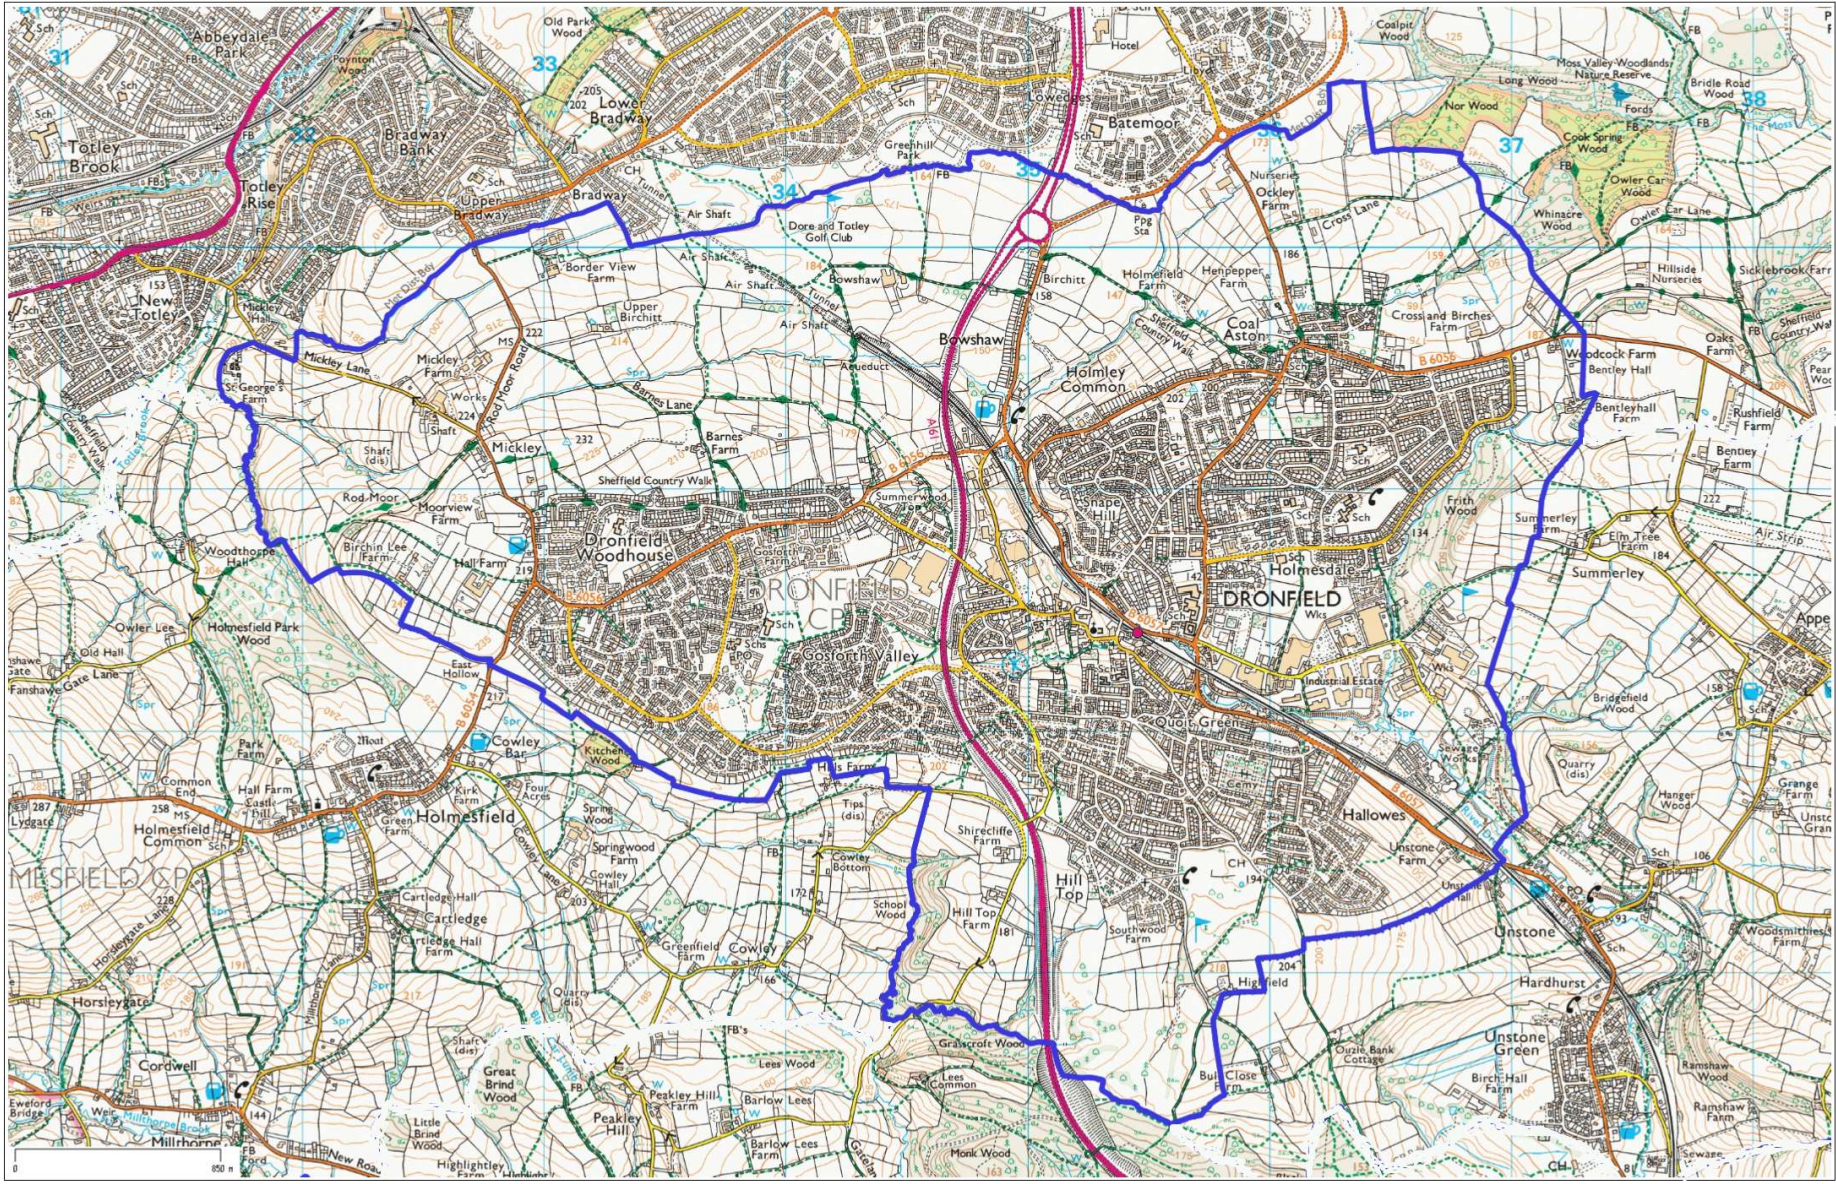

Dronfield Neighbourhood Plan Area

For identification purposes only 

| Map Centre (Easting/Northing): 434554 / 378574 | Scale: 1:27512 |